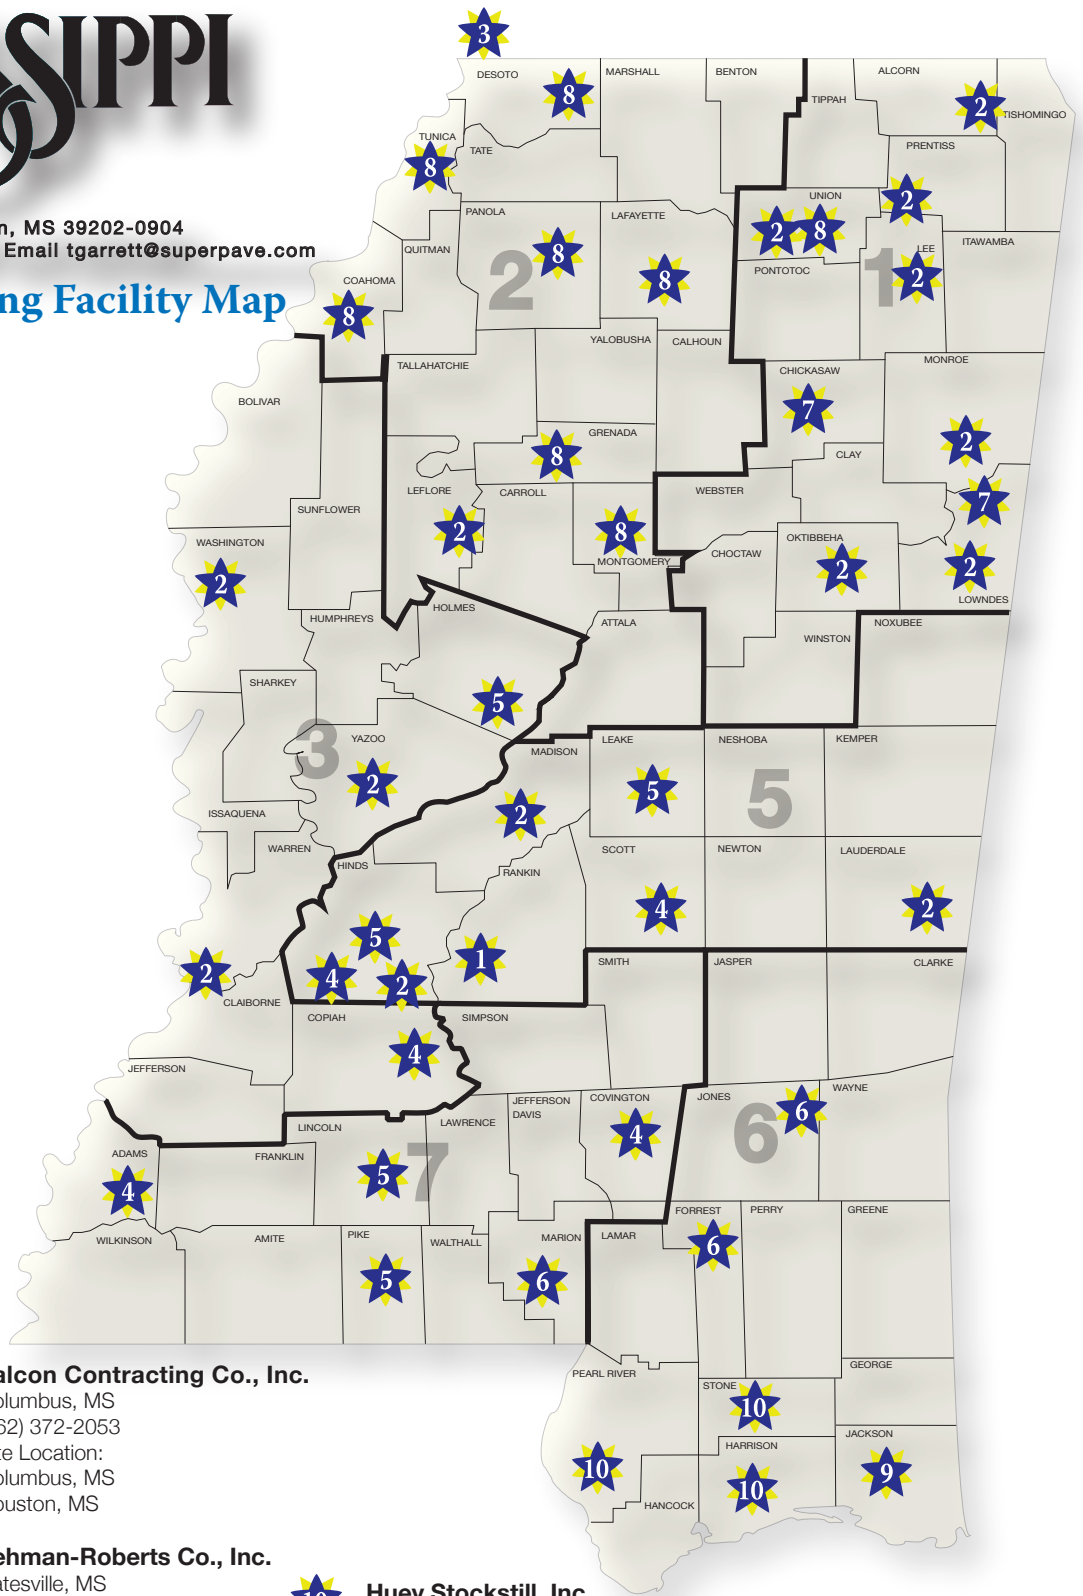

Asphalt Manufacturing Facility Map

1 ADCAMP, Inc.
Jackson, MS
(601) 939-4493
Site Location:
Flowood, MS

2 APAC-Mississippi, Inc.
Jackson, MS
(601) 376-4000
Site Locations:
Canton, MS
Columbus, MS
Corinth, MS
Greenville, MS
Greenwood, MS
Guntown, MS
Hamilton, MS
Jackson, MS
Meridian, MS
New Albany, MS
Tupelo, MS
Vicksburg, MS
Yazoo City, MS

3 APAC-Tennessee, Inc.
Memphis, TN
(901) 797-4551
Site Location:
Memphis, TN

4 The Blain Companies
Mt. Olive, MS
(601) 797-4551
Site Locations:
Crystal Springs, MS
Byram, MS
Morton, MS
Mt. Olive, MS
Natchez, MS

5 Dickerson Bowen
Brookhaven, MS
(601) 833-4291
Site Locations:
Brookhaven, MS
Carthage, MS
Jackson, MS
McComb, MS
Pickens, MS

6 Dunn Roadbuilders, L.L.C.
Laurel, MS
(601) 649-4111
Site Locations:
Petal, MS
Laurel, MS
Columbia, MS

7 Falcon Contracting Co., Inc.
Columbus, MS
(662) 372-2053
Site Location:
Columbus, MS
Houston, MS

8 Lehman-Roberts Co., Inc.
Batesville, MS
(662) 563-2100
Site Locations:
Batesville, MS
Friars Point, MS
Grenada, MS
Hernando, MS
Oxford, MS
New Albany, MS
Winona, MS
Robinsonville, MS

10 Huey Stockstill, Inc.
Picayune, MS
(601) 798-2981
Site Locations:
Gulfport, MS
Picayune, MS

11 Superior Asphalt, Inc.
Jackson, MS
(601) 372-1400
Site Locations:
Gulfport, MS
Jackson, MS
Brooksville, MS
Batesville, MS

9 Mallette Brothers Constr. Co.
Gautier, MS
(228) 497-2523
Site Location:
Gautier, MS

Mississippi Rides On Us!
The World's Most Recycled Product!

"Mississippi Rides On Us"